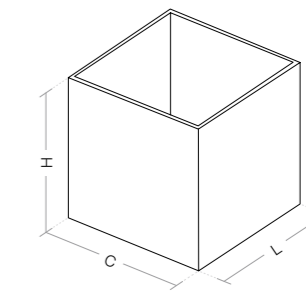

TERRACE 100

KUBE 45

KUBE 60

SILL 58
ref. 500074

TERRACE 100
ref. 500073

KUBE 45
ref. 500022

KUBE 60
ref. 500023

C	---	100 cm	45 cm	60 cm
L	55 cm	29 cm	45 cm	60 cm
H	58 cm	80 cm	45 cm	60 cm
Peso Poids Weight	46 Kg	95 Kg	22 Kg	62 Kg