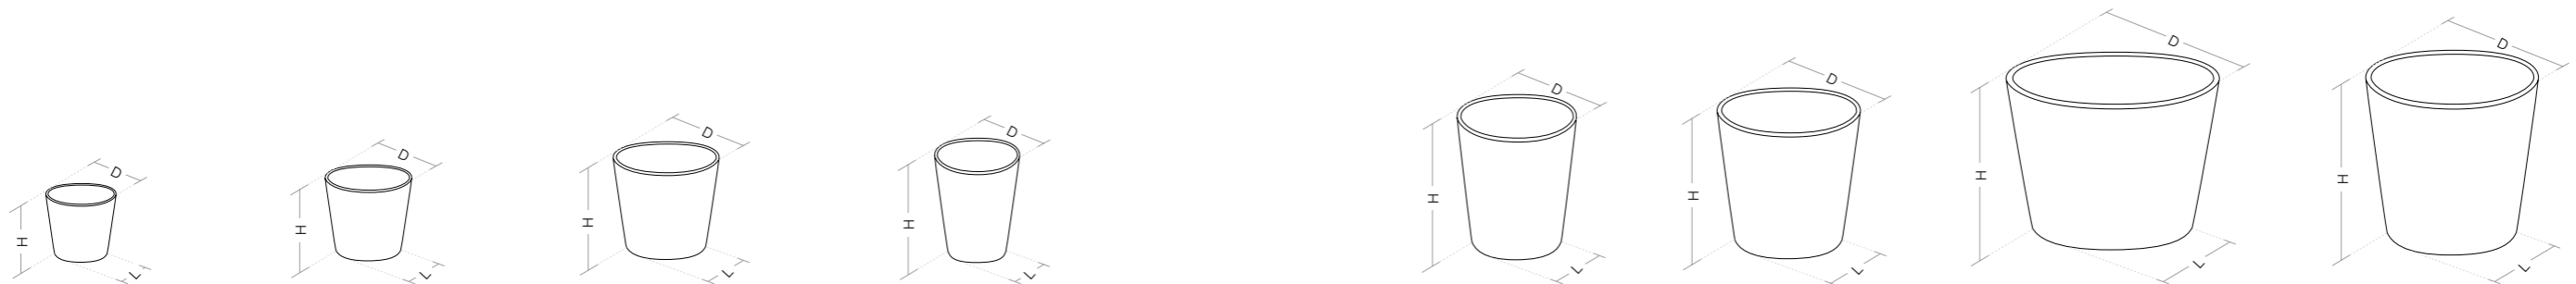

CONIK 40/40 ref. 500075	CONIK 50/50 ref. 500076	CONIK 60/60 ref. 500078	CONIK 70/50 ref. 500077	CONIK 90/70 ref. 500079	CONIK 90/83 ref. 500080	CONIK 100/125 ref. 500082	CONIK 110/100 ref. 500081
D	40 cm	50 cm	60 cm	50 cm	70,5 cm	83 cm	125 cm	100 cm
L	30 cm	37,5 cm	45 cm	32,5 cm	47,5 cm	60 cm	100 cm	73 cm
H	40 cm	50 cm	60 cm	70 cm	90 cm	90 cm	100 cm	110 cm
Peso Poids Weight	21 Kg	32 Kg	48 Kg	40 Kg	115 Kg	145 Kg	530 Kg	408 Kg

Material / Matériel

betão reforçado com fibras / hormigón reforzado con fibras
béton renforcé de fibres / fiber reinforced concrete

Cor / Color / Couleur / Colour

branco / blanco / blanc / white
cinza / gris / grey
antracite / antracita / anthracite