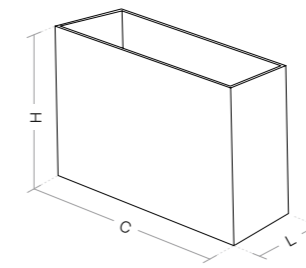

TERRACE 100

KUBE 45

KUBE 60

SILL 58
ref. 500074

TERRACE 100
ref. 500073

KUBE 45
ref. 500022

KUBE 60
ref. 500023

C	---	100 cm	45 cm	60 cm
L	55 cm	29 cm	45 cm	60 cm
H	58 cm	80 cm	45 cm	60 cm
Peso Poids Weight	46 Kg	95 Kg	22 Kg	62 Kg