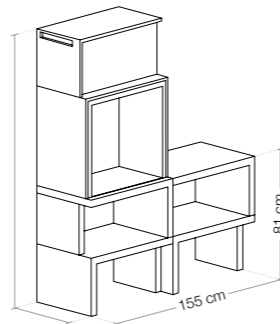

With a contemporary design, the LIV barbecues are distinguished by their functionality and ease of assembly.

LIV 01
ref. 500032

Peso / Poids / Weight
292 Kg

LIV 02
ref. 500033

Peso / Poids / Weight
212 Kg

LIV 03
ref. 500034

Peso / Poids / Weight
430 Kg

LIV 04
ref. 500035

Peso / Poids / Weight
350 Kg

LIV 05
ref. 500036

Peso / Poids / Weight
568 Kg

LIV 06
ref. 500037

Peso / Poids / Weight
489 Kg