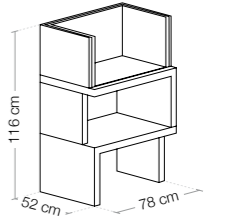

With a contemporary design, the LIV barbecues are distinguished by their functionality and ease of assembly.

LIV 01
ref. 500032

Peso / Poids / Weight
292 Kg

LIV 02
ref. 500033

Peso / Poids / Weight
212 Kg